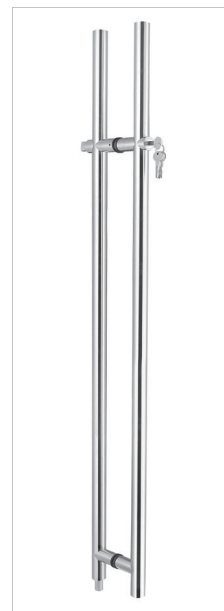

## Swing Door Systems Patch Fittings

**JPF-1011**  
Hydraulic Patch

**JPF-1012**  
Hydraulic Patch

**JPF-1013**  
Hydraulic Patch

**JPF-1021**  
Top Patch

**JPF-1041**  
Overpanel to Sidepanel Patch

## Swing Door Systems Handles with Lock

## Swing Door Systems Handles with Lock

**JDH-1880**  
Handle with Lock

**JDH-1880A**  
Handle with Lock

**JDH-1881**  
Handle with Lock

**JDH-1881A**  
Handle with Lock

**JDH-1882**  
Handle with Lock

**JDH-1883**  
Handle with Lock

**JDH-1884**  
Handle with Lock